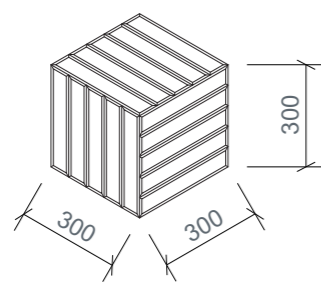

Remak® Woodwool rhomb hatch mini