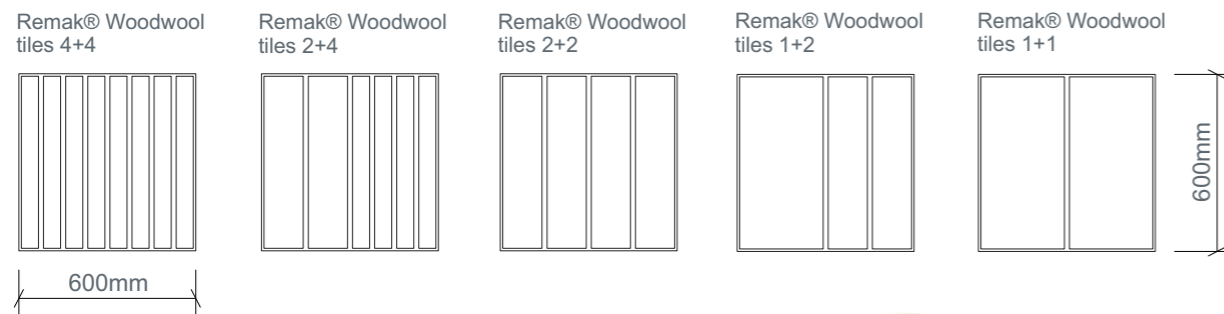

Remak® Woodwool tiles

Remak® Woodwool tiles results in a design with a pattern of rectangles which can vary in size. The solution consists of quadratic acoustic panels with milled parallel grooves in the surface.

The panels are available in five variants, which can be freely combined. Panels can also be rotated 90 degrees, resulting in a broken and more varied look in the surface.

A half groove has been cut on all sides of each panel, so that an extra groove of the same size is formed where two panels join.

Thiết kế của tấm tiêu âm Remak® Woodwool tiles là sự kết hợp của những mảng khối chữ nhật với kích thước khác nhau được những đường rãnh soi song song chạy trên bề mặt tấm tiêu âm.

Có năm biến thể mẫu thiết kế khác nhau có thể kết hợp tự do, các tấm có thể xoay 90° để tạo nên các đường nét đứt và bề mặt thiết kế đa dạng hơn.

Các cạnh rìa ngoài của tấm được phay 1/2 rãnh để khi ghép hai tấm lại với nhau sẽ tạo nên một rãnh phụ mới.

Remak® Woodwool tiles installed in an alternative pattern
Remak® Woodwool tiles lắp đặt theo mẫu luân chuyển

Remak® Woodwool tiles randomly installed
Remak® Woodwool tiles lắp đặt một cách ngẫu nhiên