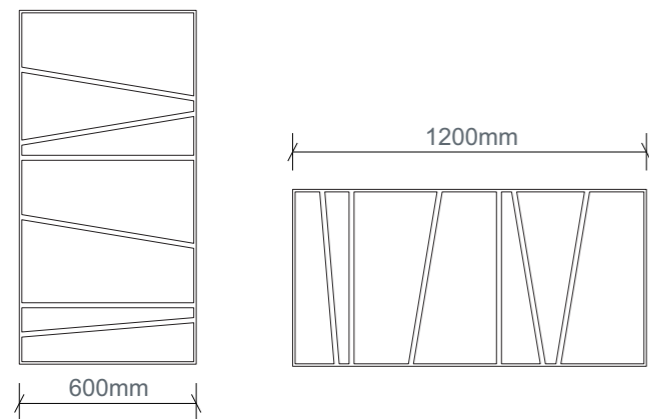

Remak® Woodwool tilt line

This solution results in a multifaceted surface. Each acoustic panel has six angled grooves, and milled half grooves along the outer edges. This results in continuous straight grooves at the joints between panels, and an elegant combination of angled and straight grooves.

Giải pháp này có thể phối ghép tạo nên nhiều kiểu bề mặt họa tiết khác nhau. Mỗi tấm tiêu âm có sáu rãnh soi, và biên ngoài tấm là nửa rãnh soi chạy bao quanh. Những đường biên ngoài này khi ghép tấm sẽ tạo nên những đường soi rãnh chạy thẳng kết hợp với những rãnh soi nghiêng góc để hình thành họa tiết trang âm độc đáo.

Remak® Woodwool tilt line

Remak® Woodwool line design lắp đặt theo chiều dọc