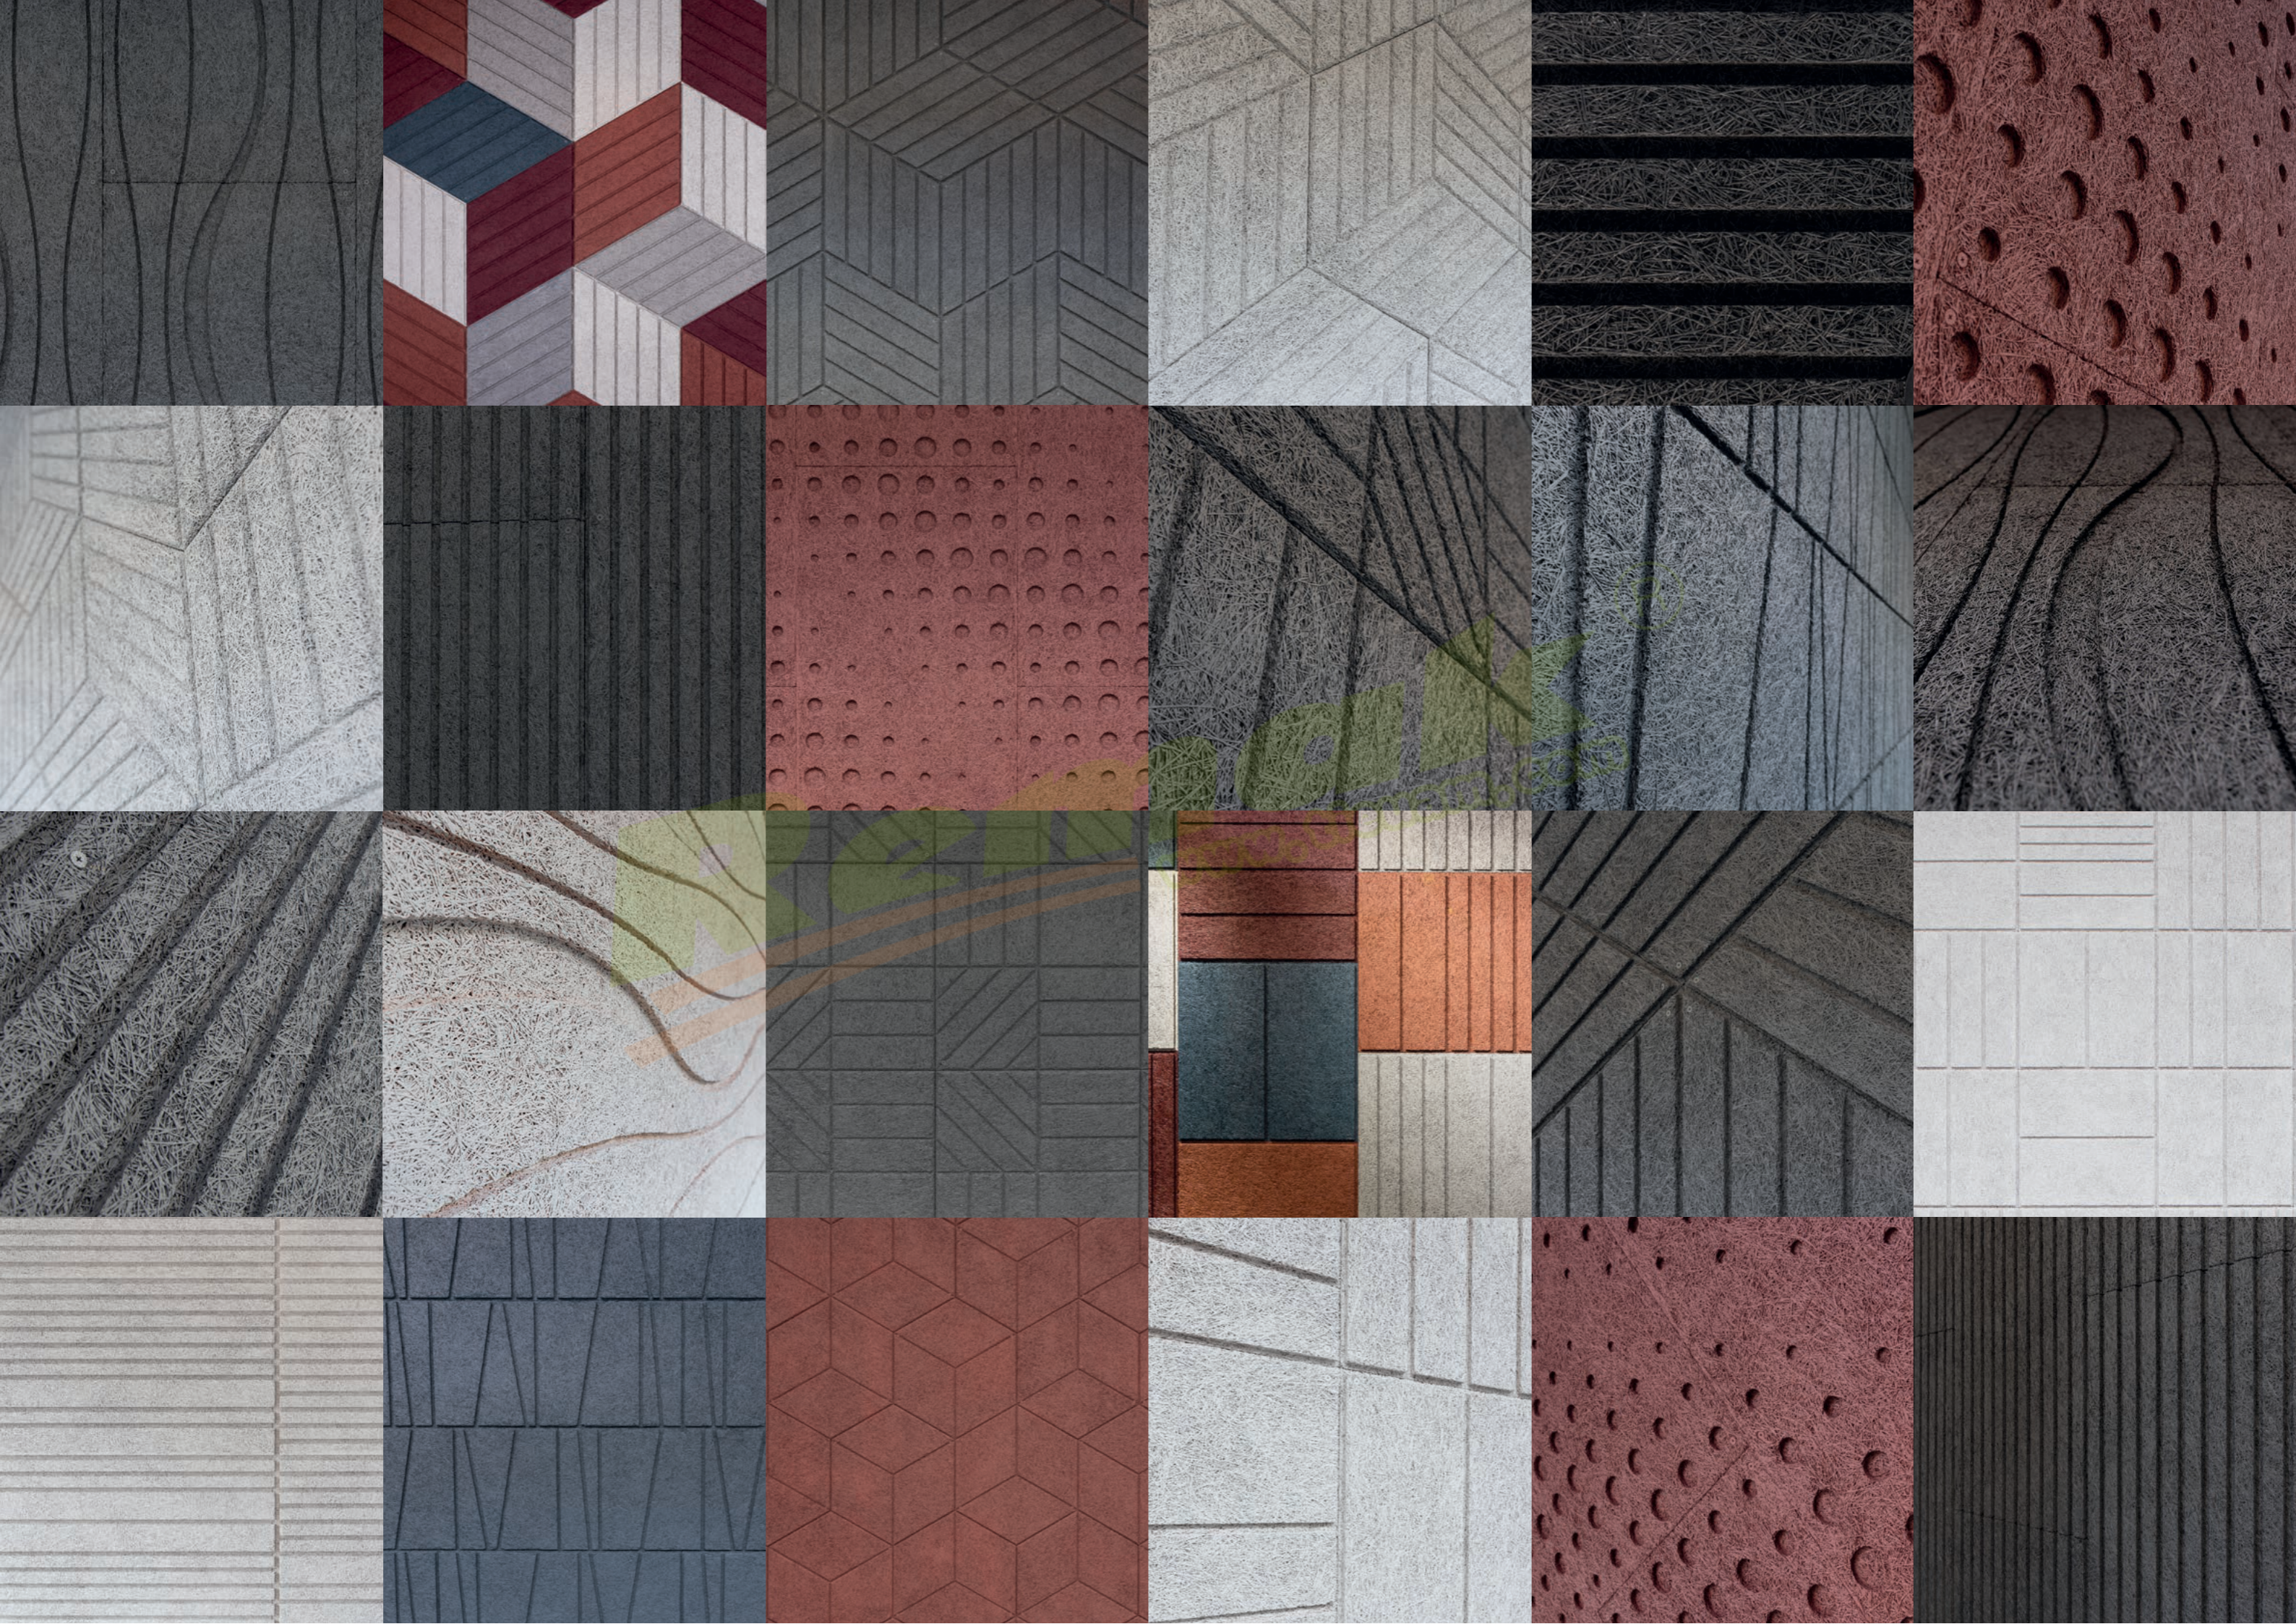

Enjoy your reading!

Remak® Woodwool line

Remak® Woodwool line provides an elegant, uniform ceiling surface with no visible joints, and the peaceful look characteristic of timber batten ceilings. Remak® Woodwool line acoustic panels have lengthwise surface grooves. Each panel has ten evenly spaced grooves.