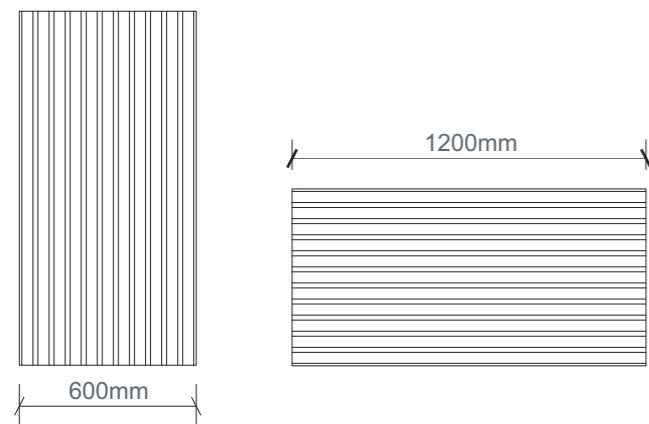

Remak® Woodwool line

Remak® Woodwool line provides an elegant, uniform ceiling surface with no visible joints, and the peaceful look characteristic of timber batten ceilings. Remak® Woodwool line acoustic panels have lengthwise surface grooves. Each panel has ten evenly spaced grooves.

When the acoustic panels are joined together, the grooves are continuous along the entire surface, offering a seamless look. Each long side of the panel has a half groove, so that an extra groove is formed where panels are joined on the wall or ceiling.

Remak® Woodwool line tạo nên một bề mặt sang trọng, thanh lịch không vết ghép, đồng điệu với hệ trần gỗ dạng thanh. Tấm tiêu âm Remak® Woodwool line có các rãnh soi dọc chạy dài trên bề mặt tấm, mỗi tấm có mười rãnh dọc cách đều nhau.

Khi các tấm tiêu âm được ghép cạnh nhau, các rãnh soi được nối tiếp liền mạch dọc theo toàn bộ bề mặt. mỗi cạnh dài của tấm có một nửa rãnh soi, do đó khi ghép tấm lại sẽ hình thành một rãnh phụ mới tạo nên cái nhìn liền mạch trên bề mặt tường hoặc trần.

Remak® Woodwool Line