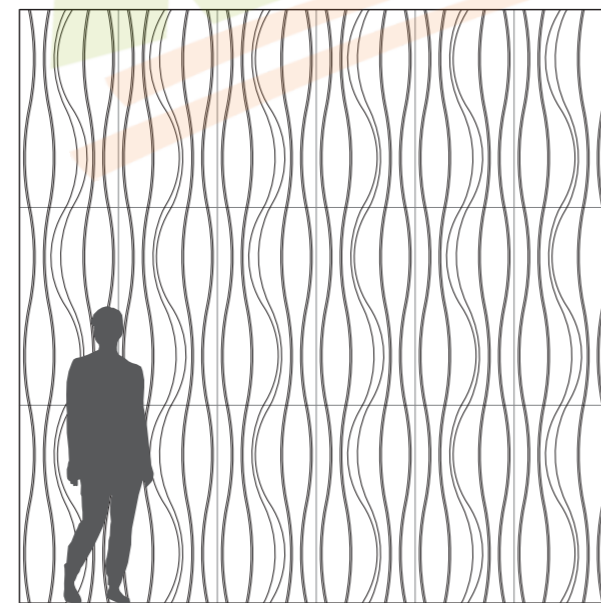

Remak® Woodwool curves installed in vertical stack bond
Remak® Woodwool curves lắp đặt theo chiều dọc