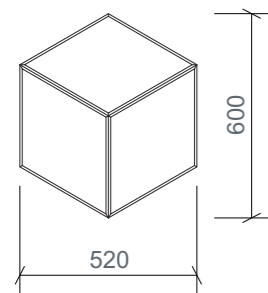

Remak® Woodwool rhomb mini

Like Remak® Woodwool rhomb, this mini version can be used to create a three-dimensional pattern. The solution consists of hexagon-shaped acoustic panels that are half the size of the hexagon formed by joining three classic Remak® Woodwool rhomb panels. The three rhombuses on the hexagon panel are bounded by grooves.

If you choose the Remak® Woodwool rhomb hatch mini variant, each rhombus will also contain four parallel grooves (12 grooves per acoustic panel). The panels have grooves cut on the edges, and by rotating the panels you can vary the pattern so that the three-dimensional effect is even more pronounced.

Giống như mẫu Remak® Woodwool rhomb, phiên bản mini này có thể sử dụng để tạo ra mô hình 3 chiều. Giải pháp sử dụng gồm các tấm tiêu âm len gỗ hình lục giác có kích thước bằng một nửa hình lục giác hình thành bởi ba tấm hình thoi Remak® Woodwool rhomb cổ điển. Ba hình thoi trên tấm được giới hạn bởi các rãnh phay.

Nếu bạn chọn mẫu biến thể Remak® Woodwool rhomb hatch mini, mỗi mẫu hình thoi sẽ gồm 4 rãnh phay (12 rãnh phay cho mỗi tấm). Các tấm sẽ có các rãnh cắt tại tất cả các cạnh, và bằng cách xoay các tấm bạn có thể tạo thay đổi mẫu hình để tạo hiệu ứng ba chiều một cách rõ nét hơn.

Remak® Woodwool rhomb mini