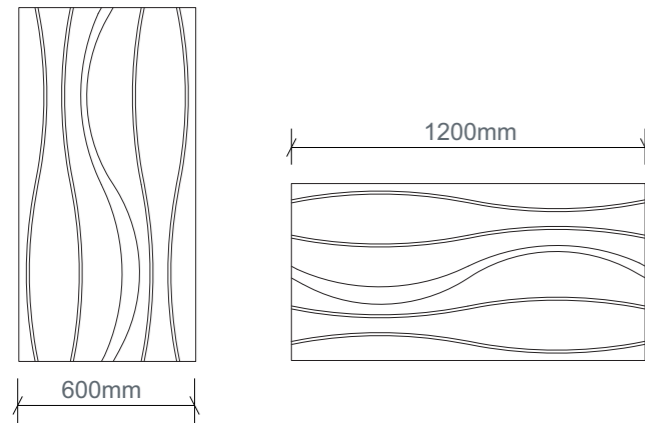

Remak® Woodwool curves

Join the elegant design wave by choosing Remak® Woodwool curves. This design protected solution consists of acoustic panels with curved grooves. Each panel has four narrow curved grooves alongside a wider groove cut in the centre of the panel.

Remak® Woodwool curves offers a seamless surface, with a lengthwise pattern of repetitive, soft curves. All the grooves match up on the short sides, so you can turn panels 180 degrees during installation without problem.

Tấm tiêu âm sóng Remak® Woodwool curves được thiết kế với những đường soi lượn sóng trang nhã. Mỗi tấm có bốn đường soi hẹp và một đường soi cắt rộng ở giữa tấm.

Các tấm tiêu âm Remak® Woodwool khi ghép nối tạo nên một bề mặt sóng liền mạch, với các đường cong dài, mềm mại lặp đi lặp lại. Tất cả các rãnh soi đều khớp với nhau ở cạnh ngắn của tấm, vì vậy khi lắp đặt bạn có thể xoay tấm một góc 180° mà không gặp phải bất kỳ vấn đề gì.

Remak® Woodwool curves