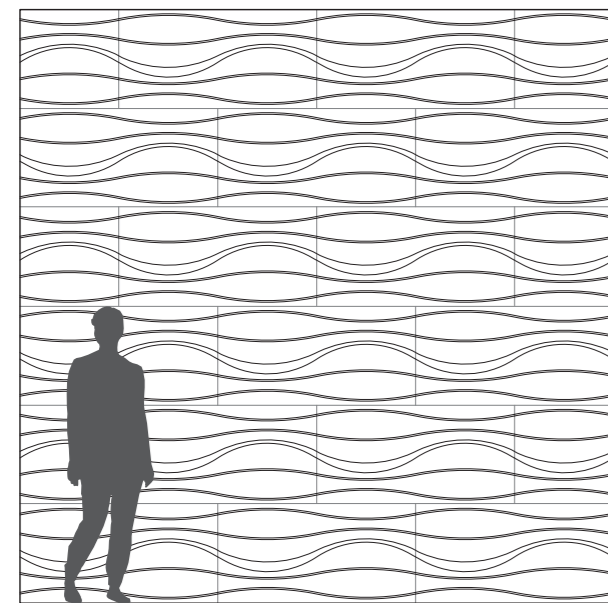

Remak® Woodwool curves

Join the elegant design wave by choosing Remak® Woodwool curves. This design protected solution consists of acoustic panels with curved grooves. Each panel has four narrow curved grooves alongside a wider groove cut in the centre of the panel.

Remak® Woodwool curves offers a seamless surface, with a lengthwise pattern of repetitive, soft curves. All the grooves match up on the short sides, so you can turn panels 180 degrees during installation without problem.

Tấm tiêu âm sóng Remak® Woodwool curves được thiết kế với những đường soi lượn sóng trang nhã. Mỗi tấm có bốn đường soi hẹp và một đường soi cắt rộng ở giữa tấm.

Các tấm tiêu âm Remak® Woodwool khi ghép nối tạo nên một bề mặt sóng liền mạch, với các đường cong dài, mềm mại lặp đi lặp lại. Tất cả các rãnh soi đều khớp với nhau ở cạnh ngắn của tấm, vì vậy khi lắp đặt bạn có thể xoay tấm một góc 180° mà không gặp phải bất kỳ vấn đề gì.

Remak® Woodwool curves installed in horizontal stretcher bond
Remak® Woodwool curves lắp đặt so le theo chiều ngang