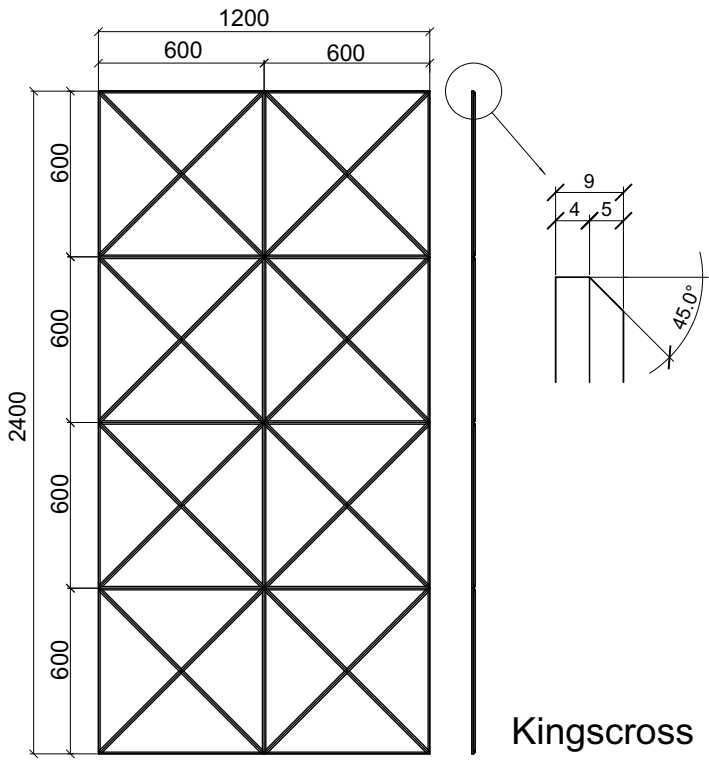

Engrave Wall

Wall absorbent