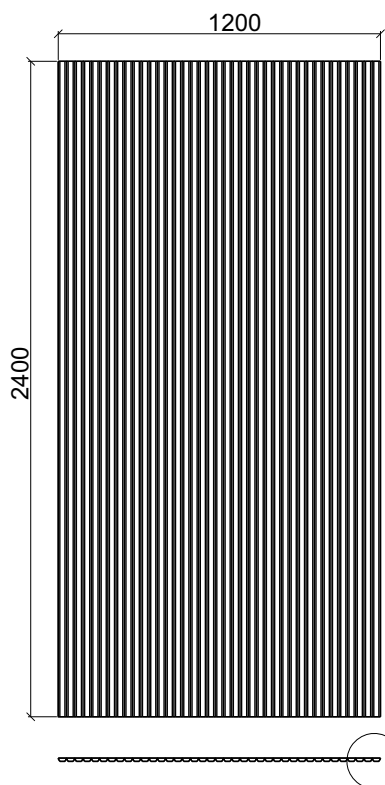

Engrave Wall

Wall absorbent

Vertigo