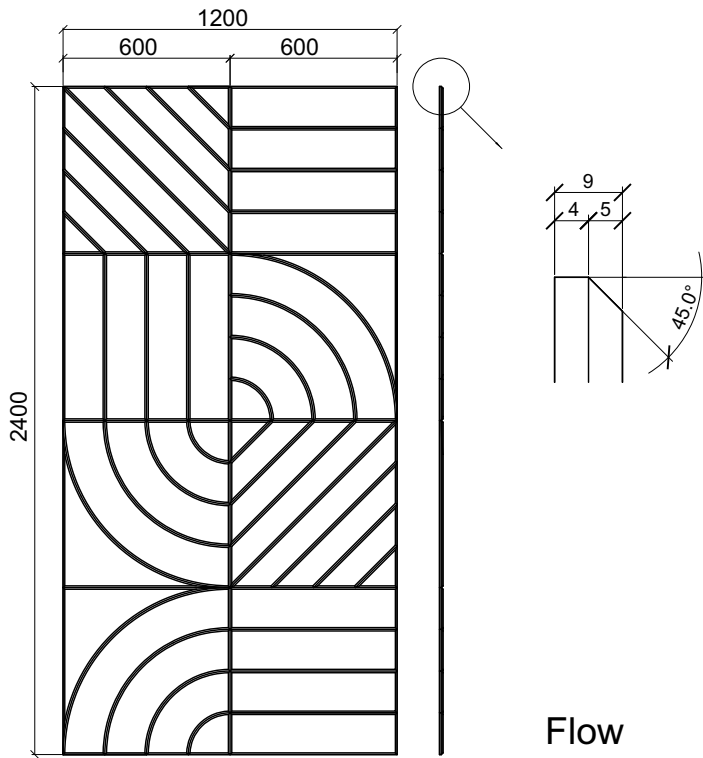

DIMENSIONS / KÍCH THƯỚC

Thickness : 9 mm (or 15mm on request)

Engrave Wall Fishbone
EW9FIS240120A
panel: 2400 x 1200mm

Engrave Wall Flow
EW9FLO240120A
panel: 2400 x 1200mm

Engrave Wall Kingscross
EW9KIN240120A
panel: 2400 x 1200mm

Engrave Wall Vertigo
EW9VER240120A
panel: 2400 x 1200mm

Engrave Wall

Wall absorbent

Engrave Wall

Wall absorbent

Flow

- 1
- 2
- 3
- 4
- 5
- 6
- 7
- 8
- 9
- 10
- 11
- 12
- 13
- 14
- 15
- 16
- 17
- 18

Engrave Wall