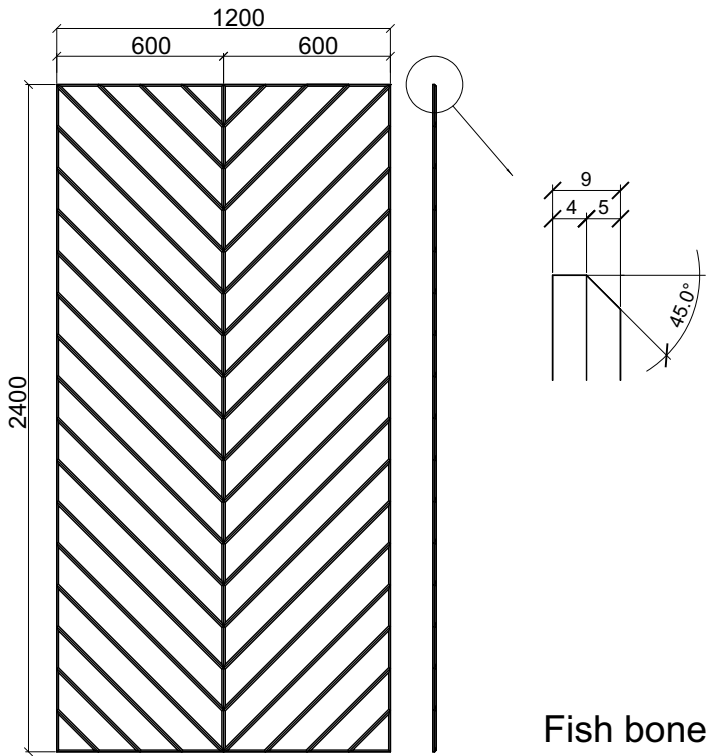

Engrave Wall

Wall absorbent